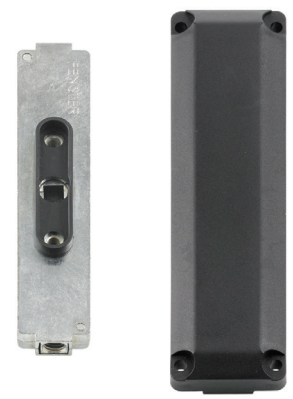

# Genesis Handle

Intermediate locking handle for Bi-Fold doors

## Features & Benefits

- Premium product
- No visible screws in the closed or open positions
- Side entry lock mechanism avoids key damage to door
- Fixing screws and spindle included
- A range of standard colours/finishes
- Special colours/finishes possible
- Non-locking option
- 13mm deep base-plate option

## Gearbox

- Small dimensions
- 2 x 7mm detachable packers included
- Optional "prep" cover

43mm fixing centres

Gearbox

### Genesis Locking Handle - colour options

Finish	Colour	Product Code
Painted	Black	GENB0001
	Anthracite Grey	GEN7016M
	Hipca White 9910	GENW0001
	White 9010	GENWH9010
Plated	Stainless Steel	GENST0001
	Satin Chrome	GENSC0001
	Bright Chrome	GENC0001